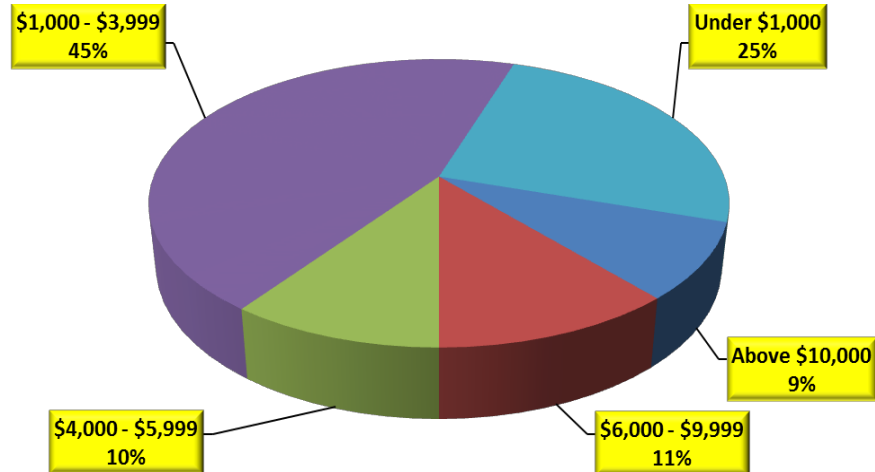

Church of the Good Shepherd

7400 Hampton Boulevard
Norfolk, Virginia 23505

Engage Your Gifts and Passions! Give Sacrificially in 2011

Breakdown of Annual Pledges

Calendar Year 2010

Total Pledges – 140

Church of the Good Shepherd