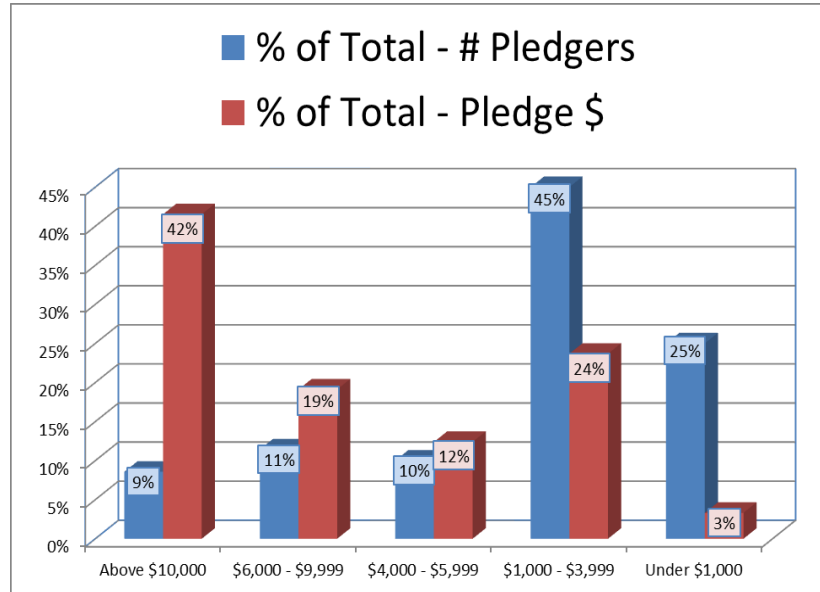

Church of the Good Shepherd

7400 Hampton Boulevard
Norfolk, Virginia 23505

2010 Stewardship Pledges

- By Number of Givers
- By Total Dollars Pledged